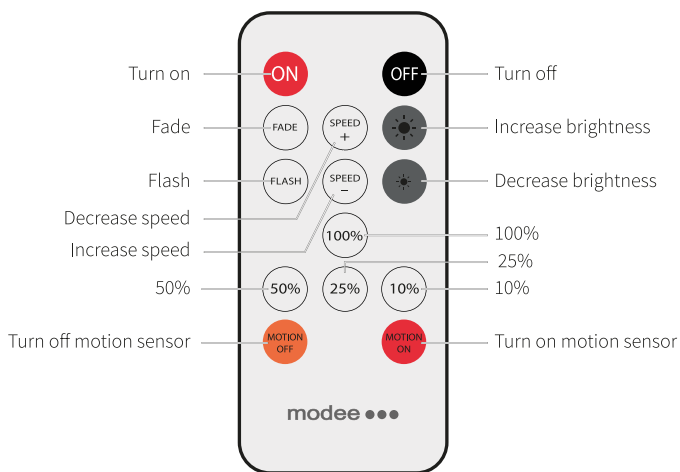

Product name	Modee Smart Lighting LED Smart Strip Light 12W IP20 +sensor 2700K (800 lumen) 3M + remote control
Valid from	2024.02.08.

PRODUCT DETAILS

Color Mode	Single Color
Shape	Strip
Base	EU Plug
Wattage	12W
Wattage reference	-
Lumen Output	800 lumen
Lumen/wattage	66,6 lumen/watt
Power factor	>0.5
Voltage	AC220-240V 50Hz
Beam Angle	120°
Dimmable	Yes, via remote
Cable length	150cm
Can be cut at	150cm
Dimensions	L3000xW8mm
Energy label (new)	F
Lifetime	15.000h
Wire	White
Remote control	Included
Remote control battery	CR2025 (included)
CRI	≥80
IP	IP20

MULTIFUNCTION SPEED

- Light snyc with music
- Steady
- Flash
- Fade
- Adjustable light speed

MEMORY FUNCTION

LIGHT OFF AFTER 30sec

Order it online! www.smokingacc.hu
Email us: info@smokingacc.hu